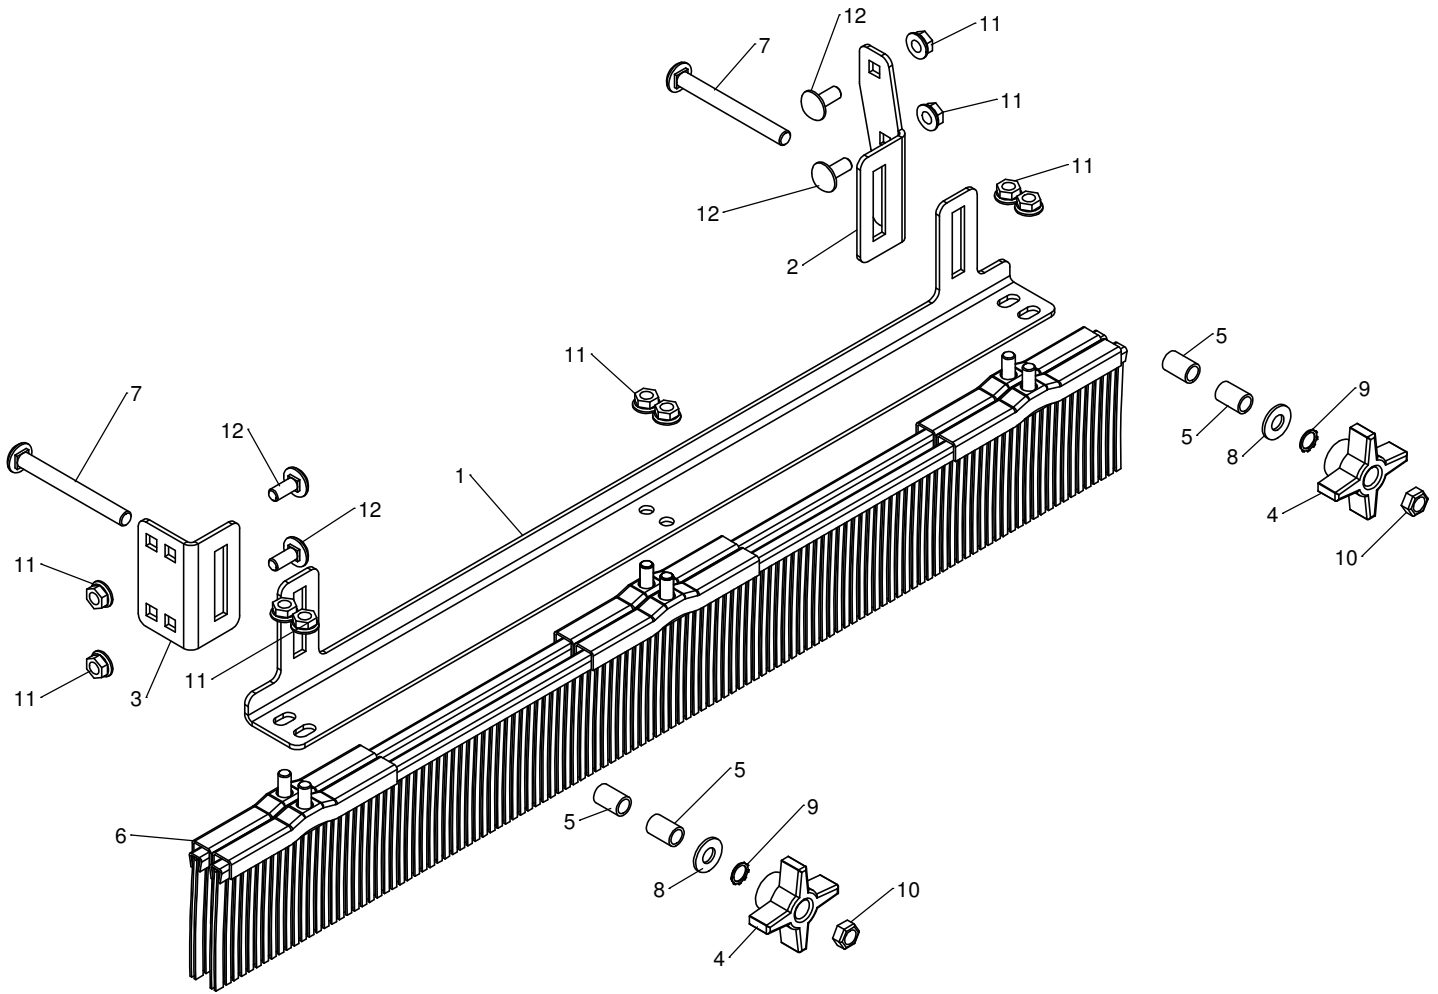

LP68213 - Grass Groomer 48/54/60, Z700

#	Part #	Qty	Description
1	ST60127	1	Brush Mount Z700 GG
2	ST60129	1	Mower Mount RH Z700 GG
3	ST60128	1	Mower Mount LH Z700 GG
4	ST43289	2	3/8 Plastic Knob
5	ST43725	4	Spacer
6	ST60035	2	Brush Assm, EZtrak
7	ST65002	2	3/8 x 3-1/2 Carriage Bolt
8	ST65003	2	3/8 Flat Washer
9	ST65026	2	3/8" Star Lock Washer
10	ST65066	2	3/8 Stover Nut
11	ST65008	10	5/16 Flange Nut
12	ST65006	4	5/16 x 3/4 Carriage Bolt